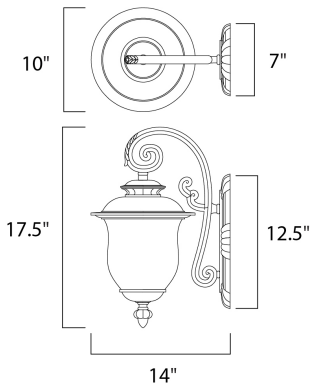

PRODUCT DESCRIPTION

Cambria Cast is a transitional style collection from Maxim Lighting International in Chocolate finish with Frost Crackle glass.

MEASUREMENTS

DIMENSION : 10" W x 17.5" H x 14" Ext
 BACK PLATE : 7" W x 13" H x 11.5" HCO
 HANGING WEIGHT : 8.82 lb

LAMPING

INPUT VOLTAGE : 120V
 BULB : 2 x 40W Incandescent E12 Candelabra , 80W Total
 BULB INCLUDED : (Not Included)
 DIMMABLE : Yes

FINISHES OPTION

 Chocolate (CH)

GLASS

Frost Crackle FC

MATERIAL

Die Cast Aluminum