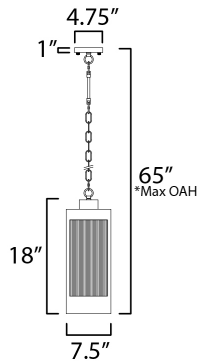

PRODUCT DESCRIPTION

A transitional design suitable for both modern and more traditional applications, this outdoor series of lighting features Clear Ribbed glass that refracts the light source within triangular frames. A Black frame with warm Antique Brass light clusters within, the collection includes 3 sizes of wall sconces and 2 sizes of outdoor rated pendants. With a depth of less than 4 inches, this ADA compliant sconce may also be used in commercial applications.

MEASUREMENTS

- DIMENSION : 6.5" L x 7.5" W x 18" H
- MAX OAH : 65" OAH
- CANOPY : 4.75" W x 1" H x 4.75" L
- HANGING WEIGHT : 12 lb

LAMPING

- INPUT VOLTAGE : 120V
- BULB : 1 x 60W Incandescent E26 Medium , 60W Total
- BULB INCLUDED : (Not Included)
- DIMMABLE : Y