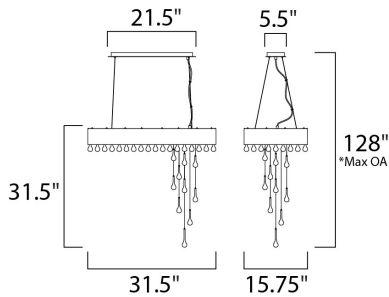

PRODUCT DESCRIPTION

The Drops collection doubles as kinetic art with hanging crystal teardrops descending from a chrome-plated grid of crystals and anchored by a Brushed Aluminum frame. The 20 Watt G4 Xenon bulbs give the crystal drops an ethereal glow, drawing the eye upwards. The Drops collection riffs on the roaring 20's with its Gatsbyesque use of art deco styling.

*max overall height

MEASUREMENTS

- DIMENSION : 31.5" L x 15.75" W x 31.5" H
- MAX OAH : 128" OAH
- CANOPY : 5.5" W 21.5" L
- HANGING WEIGHT : 61.73 lb

LAMPING

- BULB : 15 x 20W Xenon 12V G4 , 300W Total
- BULB INCLUDED : (Included)
- DIMMABLE :

FINISHES OPTION

-  Brushed Aluminum

GLASS

- Clear CL

RATINGS

- Dry Location

ADDITIONAL

OPERATING TEMPERATURE:
-20°C (-4°F), 40°C (104°F)