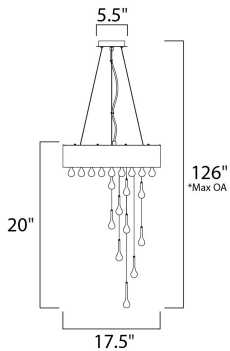

PRODUCT DESCRIPTION

The Drops collection doubles as kinetic art with hanging crystal teardrops descending from a chrome-plated grid of crystals and anchored by a Brushed Aluminum frame. The 20 Watt G4 Xenon bulbs give the crystal drops an ethereal glow, drawing the eye upwards. The Drops collection riffs on the roaring 20's with its Gatsbyesque use of art deco styling.

*max overall height

MEASUREMENTS

- DIMENSION : 17.5" L x 17.5" W x 20" H
- MAX OAH : 126" OAH
- CANOPY : 11.75" W 11.75" L
- HANGING WEIGHT : 30.86 lb

LAMPING

- INPUT VOLTAGE : V
- BULB : 9 x 20W Xenon 12V G4 , 180W Total
- BULB INCLUDED : (Included)
- DIMMABLE :

FINISHES OPTION

-  Brushed Aluminum (AL)

GLASS

- Clear CL

RATINGS

- Dry Location

ADDITIONAL

- OPERATING TEMPERATURE: -20°C (-4°F), 40°C (104°F)