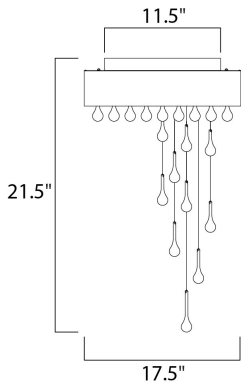

PRODUCT DESCRIPTION

The Drops collection doubles as kinetic art with hanging crystal teardrops descending from a chrome-plated grid of crystals and anchored by a Brushed Aluminum frame. The 20 Watt G4 Xenon bulbs give the crystal drops an ethereal glow, drawing the eye upwards. The Drops collection riffs on the roaring 20's with its Gatsbyesque use of art deco styling.

MEASUREMENTS

DIMENSION : 17.5" L x 17.5" W x 21.5" H
 HANGING WEIGHT : 30.86 lb

LAMPING

BULB : 9 x 20W Xenon 12V G4 , 180W Total
 BULB INCLUDED : (Included)
 DIMMABLE :

FINISHES OPTION

 Brushed Aluminum (AL)