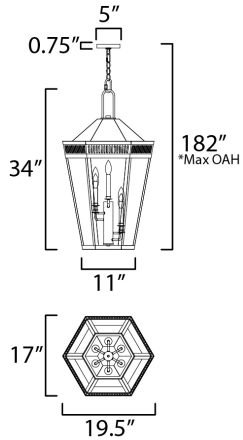

MEASUREMENTS

- DIMENSION : 19.5" L x 17" W x 34" H
- MAX OAH : 182" OAH
- CANOPY : 5" W x 0.8" H x 5" L
- HANGING WEIGHT : 18.04 lb

LAMPING

- INPUT VOLTAGE : 120V
- BULB : 6 x 40W Incandescent E12 Candelabra , 240W Total
- BULB INCLUDED : (Not Included)
- DIMMABLE : Y