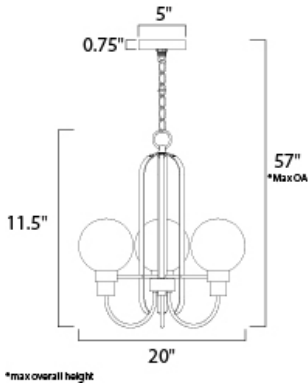

**PRODUCT DESCRIPTION**

This classic Mid Century Modern design features a frame finished in a combination of Bronze and Satin Brass. The arms terminate at rings that support Clear heavy blown glass shades which were prevalent in this era.

**MEASUREMENTS**

- DIMENSION : 20" W x 21" H
- MAX OAH : 57" OAH
- CANOPY : 5" W x 0.75" H
- HANGING WEIGHT : 6.61 lb

**LAMPING**

- INPUT VOLTAGE : 120V
- BULB : 3 x 60W Incandescent E12 Candelabra , 180W Total
- BULB INCLUDED : (Not Included)
- DIMMABLE : Yes