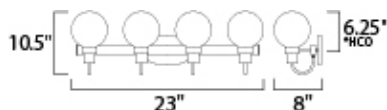

\*height from center of outlet to the top of the fixture

**MEASUREMENTS**

DIMENSION : 33" W x 10.5" H x 8" Ext  
 BACK PLATE : 7.88" W x 4.65" H x 6.25" HCO  
 HANGING WEIGHT : 6.04 lb

**LAMPING**

INPUT VOLTAGE : 120V  
 BULB : 4 x 60W Incandescent E12 Candelabra , 240W Total  
 BULB INCLUDED : (Not Included)  
 DIMMABLE : Yes