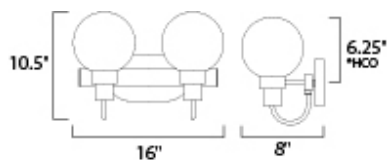

**MEASUREMENTS**

DIMENSION : 16" W x 10.5" H x 8" Ext  
 BACK PLATE : 7.88" W x 4.65" H x 6.25" HCO  
 HANGING WEIGHT : 3.79 lb

**LAMPING**

INPUT VOLTAGE : 120V  
 BULB : 2 x 60W Incandescent E12 Candelabra , 120W Total  
 BULB INCLUDED : (Not Included)  
 DIMMABLE : Yes