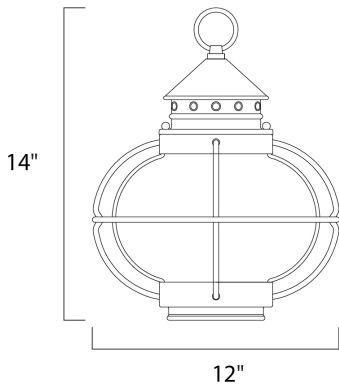

PRODUCT DESCRIPTION

Portsmouth is a traditional, early American style collection from Maxim Lighting International in Oil Rubbed Bronze finish with Seedy glass.

MEASUREMENTS

DIMENSION : 12" W x 14" H

HANGING WEIGHT : 3.44 lb