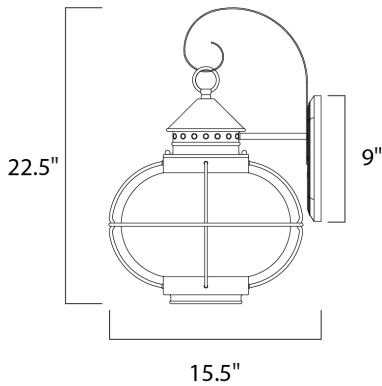

PRODUCT DESCRIPTION

Portsmouth is a traditional, early American style collection from Maxim Lighting International in Oil Rubbed Bronze finish with Seedy glass.

MEASUREMENTS

DIMENSION : 14" W x 22.5" H x 15.5" Ext
 BACK PLATE : 4.5" W x 9" H x 8.5" HCO
 HANGING WEIGHT : 5.07 lb

LAMPING

INPUT VOLTAGE : 120V
 BULB : 1 x 60W Incandescent E26 Medium , 60W Total
 BULB INCLUDED : (Not Included)
 DIMMABLE : Yes

FINISHES OPTION

 Oil Rubbed Bronze (OI)

GLASS

Seedy CD

MATERIAL

Aluminum, Glass