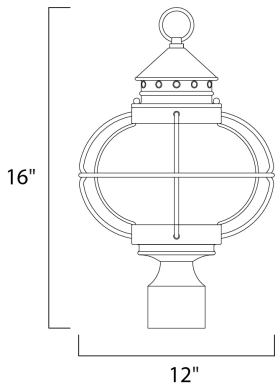

PRODUCT DESCRIPTION

Portsmouth is a traditional, early American style collection from Maxim Lighting International in Oil Rubbed Bronze finish with Seedy glass.

MEASUREMENTS

DIMENSION : 12" L x 12" W x 16" H
 HANGING WEIGHT : 3.31 lb

LAMPING

INPUT VOLTAGE : 120V
 BULB : 3 x 40W Incandescent E12 Candelabra , 120W Total
 BULB INCLUDED : (Not Included)
 DIMMABLE : Yes

FINISHES OPTION

 Oil Rubbed Bronze (OI)

GLASS

Seedy CD

MATERIAL

Aluminum, Glass