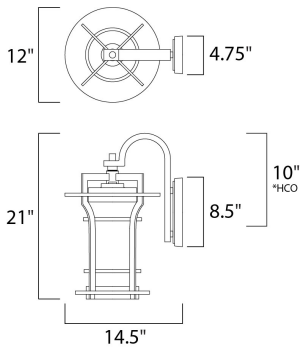

PRODUCT DESCRIPTION

Bold, exterior design of Die Cast aluminum finished in Black Oxide support elongated cylinders of clear Waterglass. Light is gently diffused by a second inner cylinder of Satin White glass.

MEASUREMENTS

DIMENSION : 12" W x 21" H x 14.5" Ext
BACK PLATE : 4.75" W x 8.5" H x 10" HCO
HANGING WEIGHT : 13.4 lb

LAMPING

INPUT VOLTAGE : 120V
BULB : 1 x 60W Incandescent E26 Medium , 60W Total
BULB INCLUDED : (Not Included)
DIMMABLE : Yes

FINISHES OPTION

Black Oxide (BO)

GLASS

Water Glass WG

MATERIAL

Aluminum, Glass

RATINGS

cETLus
Wet Location

ADDITIONAL

OPERATING TEMPERATURE:
-20°C (-4°F), 40°C (104°F)

PHOTOMETRIC: Report Found Online

Always consult a qualified electrician before installing any lighting product.