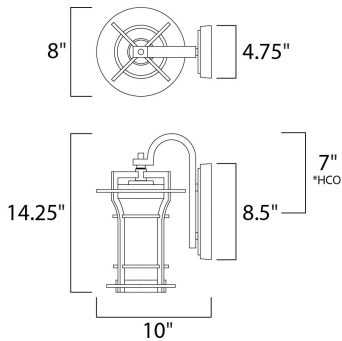

**PRODUCT DESCRIPTION**

Bold, exterior design of Die Cast aluminum finished in Black Oxide support elongated cylinders of clear Waterglass. Light is gently diffused by a second inner cylinder of Satin White glass.

\*height from center of outlet to the top of the fixture

**MEASUREMENTS**

DIMENSION : 8" W x 14.25" H x 10" Ext  
 BACK PLATE : 4.75" W x 8.5" H x 7" HCO  
 HANGING WEIGHT : 6.6 lb

**LAMPING**

INPUT VOLTAGE : 120V  
 BULB : 1 x 60W Incandescent E26 Medium , 60W Total  
 BULB INCLUDED : (Not Included)  
 DIMMABLE : Yes