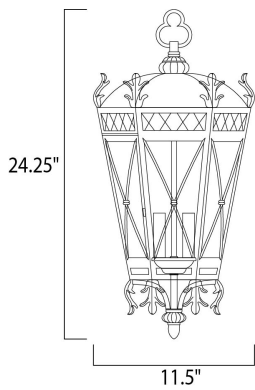

PRODUCT DESCRIPTION

The Canterbury outdoor collection is made from forged iron and features an Artesian Bronze finish and Seedy glass.

MEASUREMENTS

DIMENSION : 10" W x 21" H
 MAX OAH : 98.25" OAH
 HANGING WEIGHT : 11.77 lb