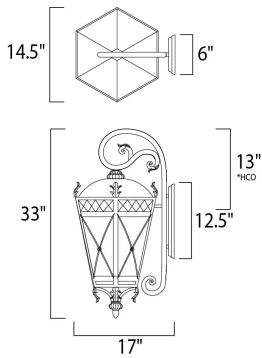

PRODUCT DESCRIPTION

The Canterbury outdoor collection is made from forged iron and features an Artesian Bronze finish and Seedy glass.

MEASUREMENTS

DIMENSION : 14.5" W x 33" H x 16" Ext
BACK PLATE : 6" W x 12.5" H x 13" HCO
HANGING WEIGHT : 19.54 lb

LAMPING

INPUT VOLTAGE : 120V
BULB : 5 x 40W Incandescent E12 Candelabra , 200W Total
BULB INCLUDED : (Not Included)
DIMMABLE : Standard Dimmer

FINISHES OPTION

Artesian Bronze (AT)

GLASS

Seedy CD

MATERIAL

Forged Iron

RATINGS

Wet Location

ADDITIONAL

OPERATING TEMPERATURE:
-20°C (-4°F), 40°C (104°F)

Always consult a qualified electrician before installing any lighting product.