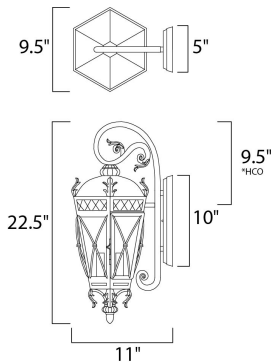

PRODUCT DESCRIPTION

The Canterbury outdoor collection is made from forged iron and features an Artesian Bronze finish and Seedy glass.

MEASUREMENTS

DIMENSION : 9.5" W x 22.5" H x 11" Ext
BACK PLATE : 5" W x 10" H x 9.5" HCO
HANGING WEIGHT : 8.44 lb

LAMPING

INPUT VOLTAGE : 120V
BULB : 3 x 40W Incandescent E12 Candelabra , 120W Total
BULB INCLUDED : (Not Included)
DIMMABLE : Yes

FINISHES OPTION

Artesian Bronze (AT)

GLASS

Seedy CD

MATERIAL

Forged Iron

RATINGS

Wet Location

ADDITIONAL

OPERATING TEMPERATURE:
-20°C (-4°F), 40°C (104°F)

Always consult a qualified electrician before installing any lighting product.