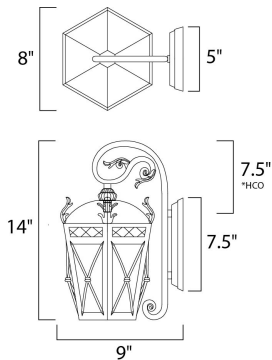

PRODUCT DESCRIPTION

The Canterbury outdoor collection is made from forged iron and features an Artesian Bronze finish and Seedy glass.

MEASUREMENTS

- DIMENSION : 8" W x 14" H x 9" Ext
- BACK PLATE : 5" W x 7.5" H x 7.5" HCO
- HANGING WEIGHT : 9.9 lb

LAMPING

- INPUT VOLTAGE : 120V
- BULB : 1 x 60W Incandescent E26 Medium , 60W Total
- BULB INCLUDED : (Not Included)
- DIMMABLE : Yes

FINISHES OPTION

- Artesian Bronze (AT)

GLASS

Seedy CD

MATERIAL

Forged Iron

RATINGS

Wet Location

ADDITIONAL

OPERATING TEMPERATURE:
-20°C (-4°F), 40°C (104°F)

Always consult a qualified electrician before installing any lighting product.