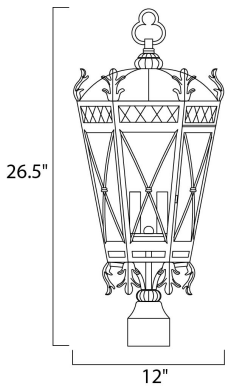

PRODUCT DESCRIPTION

The Canterbury outdoor collection is made from forged iron and features an Artesian Bronze finish and Seedy glass.

MEASUREMENTS

DIMENSION : 12" L x 12" W x 26.5" H

HANGING WEIGHT : 10.66 lb