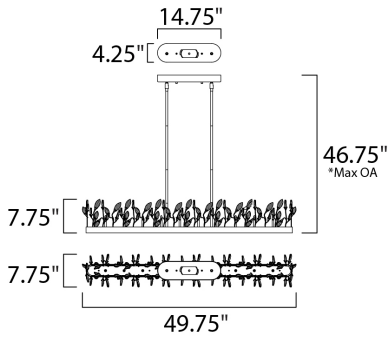

**PRODUCT DESCRIPTION**

Hand formed wire stems finished in a rich Gold Leaf support delicate petals of Cognac crystal that create a beautiful garden of light. Petite G4 xenon lamps add brilliance and life to the sculpture.

**MEASUREMENTS**

DIMENSION : 49.75" L x 7.75" W x 7.75" H  
 MAX OAH : 46.75" OAH  
 CANOPY : 4.25" W x 1.5" H x 14.75" L  
 HANGING WEIGHT : 23.89786 lb  
 WIRE LENGTH : 120"

**LAMPING**

INPUT VOLTAGE : 120V  
 BULB : 1 x 20W Xenon 12V G4 , 200W Total  
 BULB INCLUDED : (Included)  
 DIMMABLE : Yes  
 LIGHTING\_DIRECTION : Up