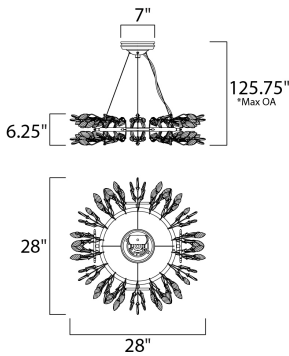

PRODUCT DESCRIPTION

Hand formed wire stems finished in a rich Gold Leaf support delicate petals of Cognac crystal that create a beautiful garden of light. Petite G4 xenon lamps add brilliance and life to the sculpture.

*max overall height

MEASUREMENTS

- DIMENSION : 28" L x 28" W x 6.25" H
- MAX OAH : 125.75" OAH
- CANOPY : 7" W x 2.75" H x 7" L
- HANGING WEIGHT : 9.03886 lb
- WIRE LENGTH : 120"

LAMPING

- INPUT VOLTAGE : 120V
- BULB : 8 x 20W Xenon 12V G4 , 160W Total
- BULB INCLUDED : (Included)
- DIMMABLE : Yes