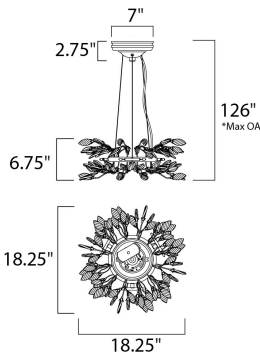

**PRODUCT DESCRIPTION**

Hand formed wire stems finished in a rich Gold Leaf support delicate petals of Cognac crystal that create a beautiful garden of light. Petite G4 xenon lamps add brilliance and life to the sculpture.

\*max overall height

**MEASUREMENTS**

- DIMENSION : 18.25" L x 18.25" W x 6.75" H
- MAX OAH : 126" OAH
- CANOPY : 7" W x 2.75" H x 7" L
- HANGING WEIGHT : 6.42 lb
- WIRE LENGTH : 120"

**LAMPING**

- INPUT VOLTAGE : 120V
- BULB : 6 x 20W Xenon 12V G4 , 120W Total
- BULB INCLUDED : (Included)
- DIMMABLE : Yes