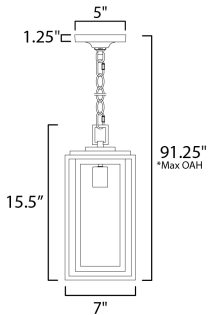

PRODUCT DESCRIPTION

A dual framed structure creates dimension on these outdoor lighting fixtures that is both contemporary and transitional. The construction consists of two frames of square tubing and squared components. The inner frame's Clear Seedy glass reduces glare from the light and appears dirt-free for longer periods. This is a comprehensive collection to brighten all areas of your outdoor space, available in various sized sconces as well as hanging and post configurations.

MEASUREMENTS

DIMENSION : 7" L x 7" W x 15.5" H
 MAX OAH : 91.25" OAH
 CANOPY : 5" W x 1.25" H
 HANGING WEIGHT : 5.3 lb

LAMPING

INPUT VOLTAGE : 120V
 BULB : 1 x 60W Incandescent E26 Medium , 60W Total
 BULB INCLUDED : (Not Included)
 DIMMABLE : Y