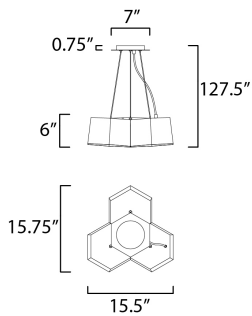

MEASUREMENTS

DIMENSION : 16" L x 16" W x 6.25" H
 MAX OAH : 127.5" OAH
 CANOPY : 8" W x 0.75" H x 7" L
 HANGING WEIGHT : 5.84 lb

LAMPING

INPUT VOLTAGE : 120V
 LUMENS : 2,520 Rated (1,960 Del.)
 BULB : 3 x 10W LED AC Integrated , 30W Total
 BULB INCLUDED : (Integrated)
 DIMMABLE : Triac CL or ELV
 CRI : 90 CRI
 COLOR_TEMP : 3000K