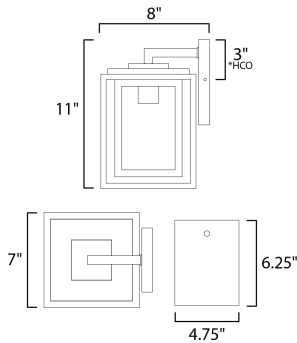

PRODUCT DESCRIPTION

A dual framed structure creates dimension on these outdoor lighting fixtures that is both contemporary and transitional. The construction consists of two frames of square tubing and squared components. The inner frame's Clear Seedy glass reduces glare from the light and appears dirt-free for longer periods. This is a comprehensive collection to brighten all areas of your outdoor space, available in various sized sconces as well as hanging and post configurations.

MEASUREMENTS

DIMENSION : 7" W x 11" H x 8" Ext
BACK PLATE : 4.75" W x 6.25" H x 3" HCO
HANGING WEIGHT : 3.7 lb

LAMPING

INPUT VOLTAGE : 120V
BULB : 1 x 60W Incandescent E26 Medium , 60W Total
BULB INCLUDED : (Not Included)
DIMMABLE : Y

FINISHES OPTION

Black (BK)

GLASS

Seedy CD

MATERIAL

Aluminum, Glass

RATINGS

cETLus
Wet Location

ADDITIONAL

INSTALL UP/DOWN: Down
OPERATING TEMPERATURE:
-20°C (-4°F), 40°C (104°F)

Always consult a qualified electrician before installing any lighting product.