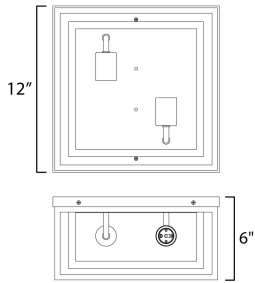

**PRODUCT DESCRIPTION**

A dual framed structure creates dimension on these outdoor lighting fixtures that is both contemporary and transitional. The construction consists of two frames of square tubing and squared components. The inner frame's Clear Seedy glass reduces glare from the light and appears dirt-free for longer periods. This is a comprehensive collection to brighten all areas of your outdoor space, available in various sized sconces as well as hanging and post configurations.

**MEASUREMENTS**

DIMENSION : 12" W x 6" H x 12" Ext  
 HANGING WEIGHT : 6 lb

**LAMPING**

INPUT VOLTAGE : 120V  
 BULB : 2 x 60W Incandescent E26 Medium , 120W Total  
 BULB INCLUDED : (Not Included)  
 DIMMABLE : Y