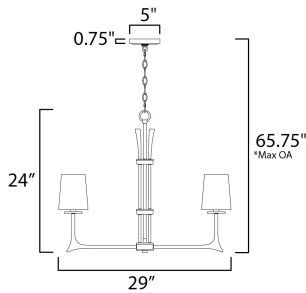

**PRODUCT DESCRIPTION**

This hammered metal frame finished in Natural Iron looks straight from the blacksmith. A rustic style is refined by adding your choice of shades Canvas fabric or Galvanized metal with rivets. Carry this look forward by adding the complimentary table or floor lamp.

\*max overall height

**MEASUREMENTS**

- DIMENSION : 29" L x 29" W x 24" H
- MAX OAH : 65.75" OAH
- CANOPY : 5" W x 0.75" H x 5" L
- HANGING WEIGHT : 12.1 lb

**LAMPING**

- INPUT VOLTAGE : 120V
- BULB : 6 x 60W Incandescent E12 Candelabra , 360W Total
- BULB INCLUDED : (Not Included)
- DIMMABLE : Yes