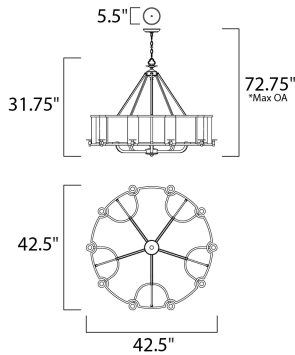

PRODUCT DESCRIPTION

A historical reproduction features candle reflectors finished in Gold which creates a dramatic contrast to the Chestnut Bronze outer body. This classic design works well in most traditional decor yet the simple lines allow it to also fit in a transitional setting.

*max overall height

MEASUREMENTS

- DIMENSION : 42.25" L x 42.25" W x 31.75" H
- MAX OAH : 72.75" OAH
- CANOPY : 5.5" W x 1" H x 5.5" L
- HANGING WEIGHT : 25.83 lb
- WIRE LENGTH : 120"

LAMPING

- INPUT VOLTAGE : 120V
- BULB : 1 x 60W Incandescent E12 Candelabra , 600W Total
- BULB INCLUDED : (Not Included)
- DIMMABLE : Yes