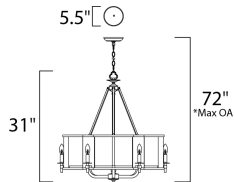

MEASUREMENTS

DIMENSION : 31.25" L x 31.25" W x 31" H
MAX OAH : 72" OAH
CANOPY : 5.5" W x 1" H x 5.5" L
HANGING WEIGHT : 16.39 lb
WIRE LENGTH : 120"

LAMPING

INPUT VOLTAGE : 120V
BULB : 6 x 60W Incandescent E12 Candelabra , 360W Total
BULB INCLUDED : (Not Included)
DIMMABLE : Yes