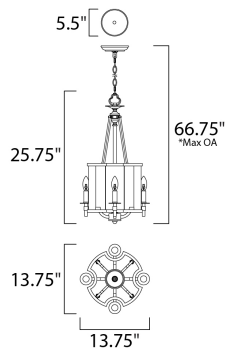

**PRODUCT DESCRIPTION**

A historical reproduction features candle reflectors finished in Gold which creates a dramatic contrast to the Chestnut Bronze outer body. This classic design works well in most traditional decor yet the simple lines allow it to also fit in a transitional setting.

\*max overall height

**MEASUREMENTS**

- DIMENSION : 13.75" L x 13.75" W x 25.75" H
- MAX OAH : 66.75" OAH
- CANOPY : 5.5" W x 1" H x 5.5" L
- HANGING WEIGHT : 10.12 lb
- WIRE LENGTH : 120"

**LAMPING**

- INPUT VOLTAGE : 120V
- BULB : 4 x 60W Incandescent E12 Candelabra , 240W Total
- BULB INCLUDED : (Not Included)
- DIMMABLE : Yes