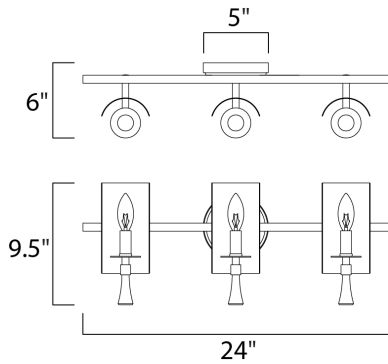

**MEASUREMENTS**

DIMENSION : 24" W x 9.5" H x 6" Ext  
 BACK PLATE : 5" W x 1" H x 3.5" HCO  
 HANGING WEIGHT : 5.35 lb

**LAMPING**

INPUT VOLTAGE : 120V  
 BULB : 3 x 60W Incandescent E12 Candelabra , 180W Total  
 BULB INCLUDED : (Not Included)  
 DIMMABLE : Yes