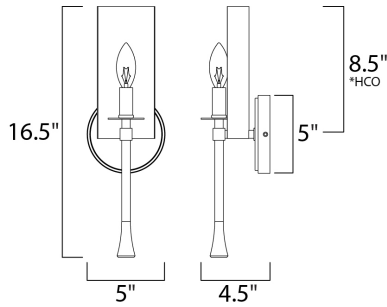

**PRODUCT DESCRIPTION**

A historical reproduction features candle reflectors finished in Gold which creates a dramatic contrast to the Chestnut Bronze outer body. This classic design works well in most traditional decor yet the simple lines allow it to also fit in a transitional setting.

\*height from center of outlet to the top of the fixture

**MEASUREMENTS**

DIMENSION : 5" W x 16.5" H x 4.5" Ext  
 MAX OAH : 5" W x 5" H  
 HANGING WEIGHT : 3.74 lb

**LAMPING**

INPUT VOLTAGE : 120V  
 BULB : 1 x 60W Incandescent E12 Candelabra , 60W Total  
 BULB INCLUDED : (Not Included)  
 DIMMABLE : Yes