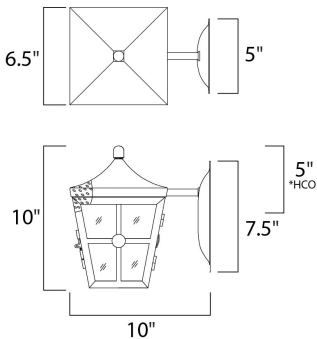

PRODUCT DESCRIPTION

Castille is a traditional, early American style collection from Maxim Lighting International in Country Forge finish with Seedy glass.

MEASUREMENTS

DIMENSION : 6.5" W x 10" H x 10" Ext
BACK PLATE : 5" W x 7.5" H x 5" HCO
HANGING WEIGHT : 4.19 lb

LAMPING

INPUT VOLTAGE : 120V
BULB : 1 x 60W Incandescent E26 Medium , 60W Total
BULB INCLUDED : (Not Included)
DIMMABLE : Yes

FINISHES OPTION

Country Forge

GLASS

Seedy CD

MATERIAL

Forged Iron

RATINGS

Wet Location

ADDITIONAL

OPERATING TEMPERATURE:
-20°C (-4°F), 40°C (104°F)

Always consult a qualified electrician before installing any lighting product.