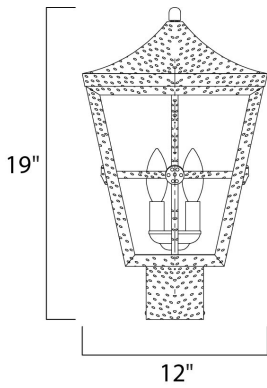

PRODUCT DESCRIPTION

Castille is a traditional, early American style collection from Maxim Lighting International in Country Forge finish with Seedy glass.

MEASUREMENTS

DIMENSION : 12" W x 19" H

HANGING WEIGHT : 14.33 lb