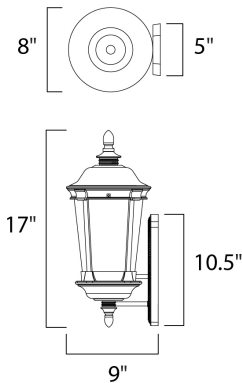

PRODUCT DESCRIPTION

Dover Cast is a traditional, Mediterranean style collection from Maxim Lighting International in Bronze finish with Seedy glass.

MEASUREMENTS

DIMENSION : 8" W x 17" H x 9" Ext
 BACK PLATE : 5" W x 10.5" H x 12" HCO
 HANGING WEIGHT : 4.4 lb

LAMPING

INPUT VOLTAGE : 120V
 BULB : 1 x 60W Incandescent E26 Medium , 60W Total
 BULB INCLUDED : (Not Included)
 DIMMABLE : Yes

FINISHES OPTION

 Bronze (BZ)

GLASS

Seedy CD

MATERIAL

Die Cast Aluminum