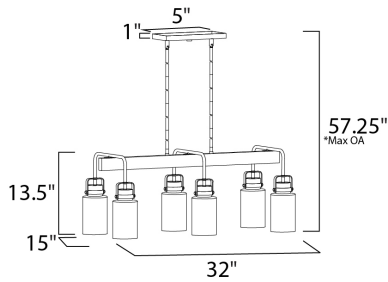

\*max overall height

**MEASUREMENTS**

- DIMENSION : 32" L x 15" W x 13.5" H
- MAX OAH : 57.25" OAH
- CANOPY : 5" W x 1" H
- HANGING WEIGHT : 14.33 lb

**LAMPING**

- INPUT VOLTAGE : 120V
- BULB : 6 x 60W Incandescent E26 Medium , 360W Total
- BULB INCLUDED : (Not Included)
- DIMMABLE : Yes