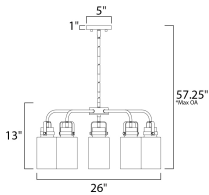

PRODUCT DESCRIPTION

Modern farmhouse design requires vintage looks with an updated style. This collection fits this definition with minimalistic styled frames of Bronze with Gold accents that cradle Clear mason jar shaped glass. Add vintage bulbs for farmhouse appeal or tubular bulbs for a more modern approach.