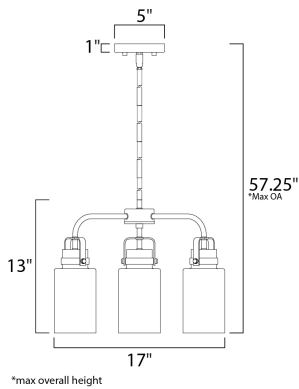

MEASUREMENTS

- DIMENSION : 17" W x 13" H
- MAX OAH : 57.25" OAH
- CANOPY : 5" W x 1" H
- HANGING WEIGHT : 4.2 lb

LAMPING

- INPUT VOLTAGE : 120V
- BULB : 3 x 60W Incandescent E26 Medium , 180W Total
- BULB INCLUDED : (Not Included)
- DIMMABLE : Yes