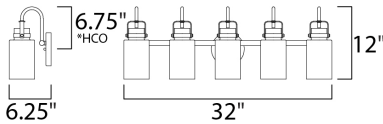

MEASUREMENTS

DIMENSION : 32" W x 12" H x 6.25" Ext
 BACK PLATE : 5.11" W x 5.11" H x 6.7" HCO
 HANGING WEIGHT : 7.93 lb

LAMPING

INPUT VOLTAGE : 120V
 BULB : 5 x 60W Incandescent E26 Medium , 300W Total
 BULB INCLUDED : (Not Included)
 DIMMABLE : Yes