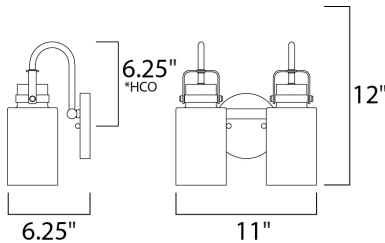

MEASUREMENTS

- DIMENSION : 11" W x 12" H x 6.25" Ext
- BACK PLATE : 5.11" W x 5.11" H x 6.7" HCO
- HANGING WEIGHT : 3.26 lb

LAMPING

- INPUT VOLTAGE : 120V
- BULB : 2 x 60W Incandescent E26 Medium , 120W Total
- BULB INCLUDED : (Not Included)
- DIMMABLE : Yes