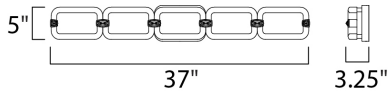

MEASUREMENTS

DIMENSION : 37" W x 5" H x 3.25" Ext
 HANGING WEIGHT : 8.65 lb

LAMPING

INPUT VOLTAGE : 120V
 LUMENS : 2,500 Rated
 BULB : 5 x 7.2W LED LED , 36W Total
 BULB INCLUDED : (Integrated)
 DIMMABLE : Triac CL
 CRI : 80+ CRI
 COLOR_TEMP : 3000K