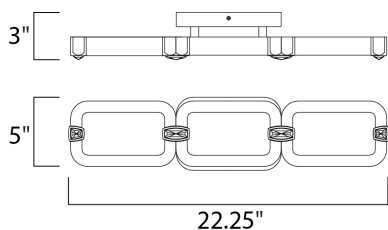

MEASUREMENTS

DIMENSION : 22.25" W x 5" H x 3" Ext
 HANGING WEIGHT : 4.85 lb

LAMPING

INPUT VOLTAGE : 120V
 LUMENS : 1,500 Rated
 BULB : 3 x 7.2W LED PCB Integrated , 22W Total
 BULB INCLUDED : (Integrated)
 DIMMABLE : Standard Triac CL
 CRI : 80+ CRI
 COLOR_TEMP : 3000K