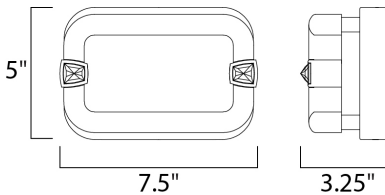

MEASUREMENTS

DIMENSION : 7.5" W x 5" H x 3" Ext
 HANGING WEIGHT : 2.87 lb

LAMPING

INPUT VOLTAGE : 120V
 LUMENS : 500 Rated
 BULB : 1 x 7.2W LED PCB Integrated , 7W Total
 BULB INCLUDED : (Integrated)
 DIMMABLE : Triac CL
 CRI : 80+ CRI
 COLOR_TEMP : 3000K