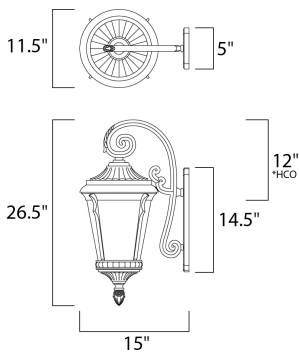

PRODUCT DESCRIPTION

Odessa Cast is a traditional, early American style, energy saving collection from Maxim Lighting International in Espresso finish with Latte glass.

MEASUREMENTS

DIMENSION : 11.5" W x 26.5" H x 15" Ext
BACK PLATE : 5" W x 14.5" H x 12" HCO
HANGING WEIGHT : 10.55 lb

LAMPING

INPUT VOLTAGE : 120V
BULB : 1 x 60W Incandescent E26 Medium , 60W Total
BULB INCLUDED : (Not Included)
DIMMABLE : Yes

FINISHES OPTION

Espresso (ES)

GLASS

Latte LT

MATERIAL

Die Cast Aluminum

RATINGS

cULus
Wet Location

ADDITIONAL

OPERATING TEMPERATURE:
-20°C (-4°F), 40°C (104°F)

Always consult a qualified electrician before installing any lighting product.