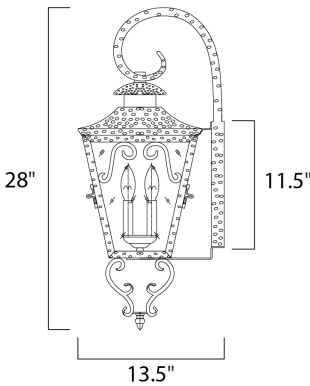

PRODUCT DESCRIPTION

Cordoba is a traditional, early American style collection from Maxim Lighting International in Oil Rubbed Bronze finish with Seedy glass.

MEASUREMENTS

DIMENSION : 11.5" W x 28" H x 13.5" Ext
 BACK PLATE : 6" W x 11.5" H x 15" HCO
 HANGING WEIGHT : 14.66 lb