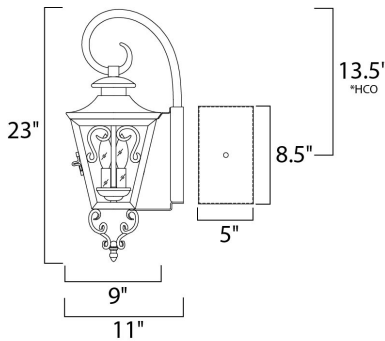

PRODUCT DESCRIPTION

Cordoba is a traditional, early American style collection from Maxim Lighting International in Oil Rubbed Bronze finish with Seedy glass.

MEASUREMENTS

DIMENSION : 9" W x 23" H x 11" Ext
BACK PLATE : 5" W x 8.5" H x 13.5" HCO
HANGING WEIGHT : 9.7 lb

LAMPING

INPUT VOLTAGE : 120V
BULB : 3 x 60W Incandescent E12 Candelabra , 180W Total
BULB INCLUDED : (Not Included)
DIMMABLE : Yes

FINISHES OPTION

Oil Rubbed Bronze (OI)

GLASS

Seedy CD

MATERIAL

Forged Iron

RATINGS

Wet Location

ADDITIONAL

OPERATING TEMPERATURE:
-20°C (-4°F), 40°C (104°F)

Always consult a qualified electrician before installing any lighting product.