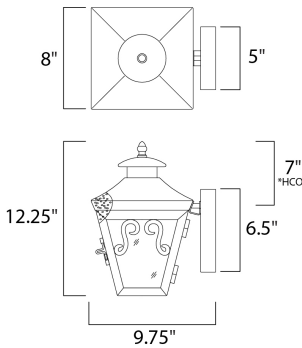

PRODUCT DESCRIPTION

Cordoba is a traditional, early American style collection from Maxim Lighting International in Oil Rubbed Bronze finish with Seedy glass.

MEASUREMENTS

DIMENSION : 8" W x 12.25" H x 9.75" Ext
BACK PLATE : 5" W x 6.5" H x 7" HCO
HANGING WEIGHT : 4.49 lb

LAMPING

INPUT VOLTAGE : 120V
BULB : 1 x 60W Incandescent E26 Medium , 60W Total
BULB INCLUDED : (Not Included)
DIMMABLE : Standard Dimmer

FINISHES OPTION

Oil Rubbed Bronze (OI)

GLASS

Seedy CD

MATERIAL

Forged Iron

RATINGS

Wet Location

ADDITIONAL

OPERATING TEMPERATURE:
-20°C (-4°F), 40°C (104°F)

Always consult a qualified electrician before installing any lighting product.