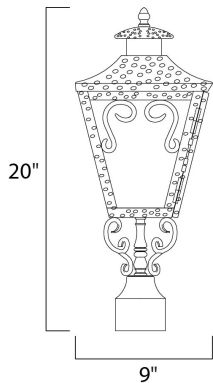

PRODUCT DESCRIPTION

Cordoba is a traditional, early American style collection from Maxim Lighting International in Oil Rubbed Bronze finish with Seedy glass.

MEASUREMENTS

DIMENSION : 9" W x 20" H

HANGING WEIGHT : 7.26 lb