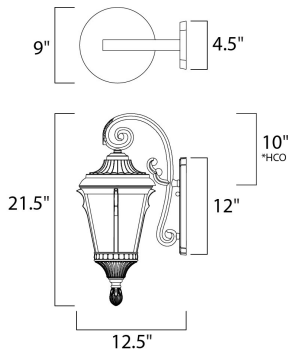

PRODUCT DESCRIPTION

Odessa Cast is a traditional, early American style, energy saving collection from Maxim Lighting International in Espresso finish with Latte glass.

MEASUREMENTS

DIMENSION : 9" W x 21.5" H x 12.5" Ext
BACK PLATE : 4.5" W x 12" H x 10" HCO
HANGING WEIGHT : 6.34 lb

LAMPING

INPUT VOLTAGE : 120V
BULB : 1 x 60W Incandescent E26 Medium , 60W Total
BULB INCLUDED : (Not Included)
DIMMABLE : Yes

FINISHES OPTION

Espresso (ES)

GLASS

Latte LT

MATERIAL

Die Cast Aluminum

RATINGS

cULus
Wet Location

ADDITIONAL

OPERATING TEMPERATURE:
-20°C (-4°F), 40°C (104°F)

Always consult a qualified electrician before installing any lighting product.