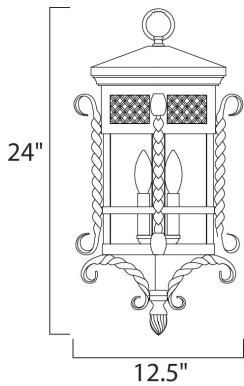

**PRODUCT DESCRIPTION**

Scottsdale is a traditional, Mediterranean style collection from Maxim Lighting International in Country Forge finish with Seedy glass.

**MEASUREMENTS**

DIMENSION : 12.5" L x 12.5" W x 24" H  
 MAX OAH : 97.9" OAH  
 CANOPY : 5" W x 1" H  
 HANGING WEIGHT : 20.94 lb